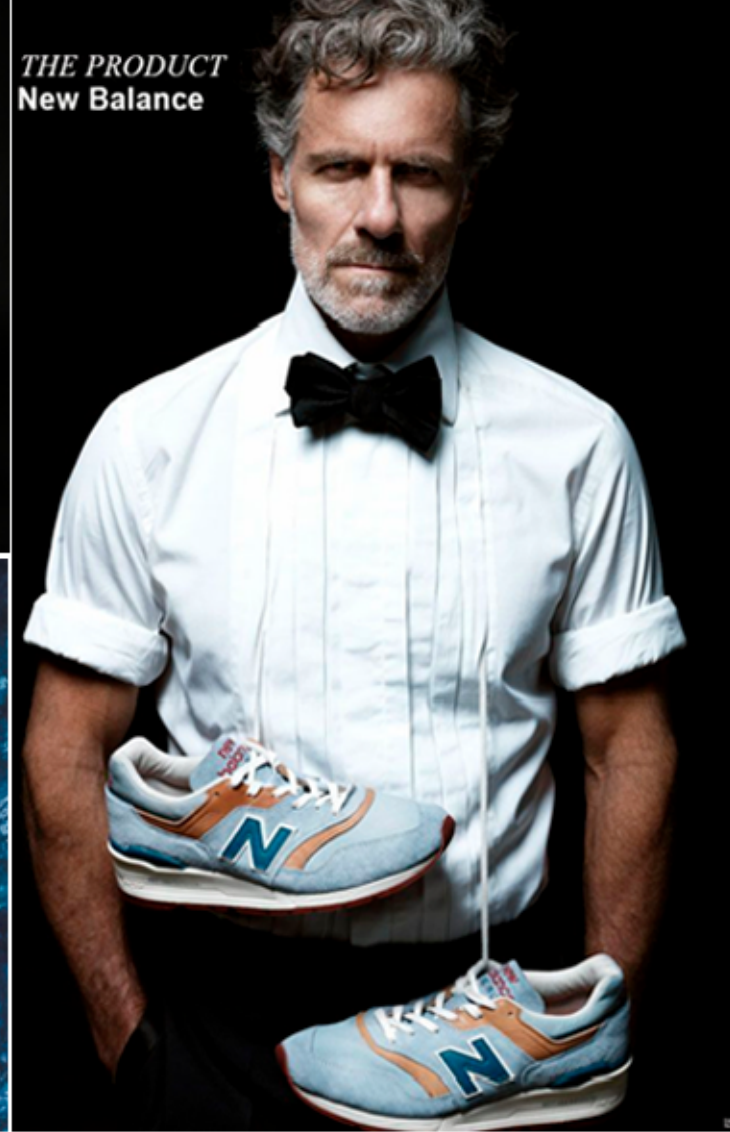

carlos bisdikian

management

THE PRODUCT  
New Balance

Estatura: 1.80 Saco: 38R Camisa: 15 Pantalón: 31  
Tiro: 31 Zapatos: 7.5 Cabello: Gris Ojos: Azules

Height: 5'10" Suit: 38R Shirt: 15 Pants: 31  
Inseam: 31 Shoes: 9.5 Hair: Salt and Pepper Eyes: Blue